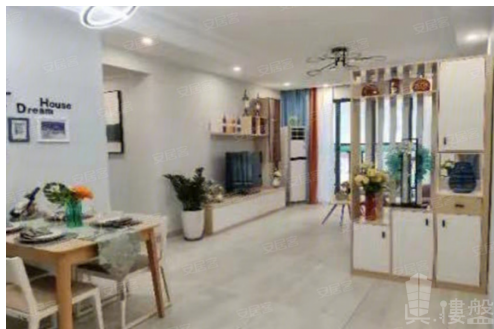

江門寶茵翠亭|首期5萬(減)|鐵路沿線，香港銀行按揭，最新價單

Agent Info

Name: 陳詩雅 Grace
Position: 高級客戶經理
Mobile Phone (852) 91255226
(WhatsApp):

Phone
Number:
Company 大灣區創投

Name:
Company
Phone:

About Us: 我是土生土長廣州人，畢業於廣州設計學院，曾於珠海、深圳及廣州等地工作，熟悉有關城市和人口遷移趨勢，竭誠為閣下服務，尋找到最適合您工作或退休生活的避風塘港灣。大灣區，免費睇樓團，天天出發，珠海、中山、深圳、東莞、惠州、廣州、佛山、肇慶、江門。

Listing details

Title: 江門寶茵翠亭|首期5萬(減)|鐵路沿線，香港銀行按揭，最新價單

Description: 寶茵翠亭位於江門市新會區岡州大道中120號，項目首開主推1棟洋房單位，戶型涵蓋建面94-96^m兩房兩廳兩衛和建面118^m三房兩廳兩衛，兩梯四戶設計，15層高，參考均價約11700元/^m。寶茵翠亭營銷中心和样板間持續對外開放，可前往參觀。

Property text: 寶茵翠亭,江門寶茵翠亭,江門樓盤

Get the latest price list: (852) 91255226

索取平面圖: (852) 91255226

Make an appointment: (852) 91255226

Property information

Posted by: Agent
Property type: Apartment
New/Second-hand: New Property
Property for: Sale
Price: ¥ 730,000